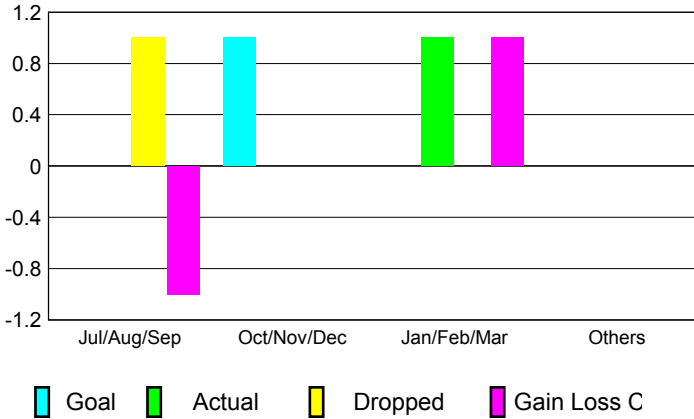

GMT: **Gary Fry**

Location: **IOWA**

GMT CA: **1**

**CLUBS**

Month	New Club Goal	Actual New Clubs	Actual Dropped Clubs	Gain/Loss of Clubs
<b>2012-2013</b>				
Jul/Aug/Sep	0	0	1	-1
Oct/Nov/Dec	1	0	0	0
Jan/Feb/Mar	0	1	0	1
Apr/May/June	0	0	0	0
<b>Totals</b>	<b>1</b>	<b>1</b>	<b>1</b>	<b>0</b>

**Club Results 2012-2013**  
Goal, New, Dropped, Gain/Loss

**YTD Status Quo Clubs 2012-2013**

Status Quo Clubs Compared to Status Quo Members

**Club Gain/Loss 2012-2013**

**MEMBERSHIP**

Month	Net Memb Goal	Actual New Memb	Actual Dropped Memb	Gain/Loss of Memb
<b>2012-2013</b>				
Jul/Aug/Sep	1	29	34	-5
Oct/Nov/Dec	3	14	25	-11
Jan/Feb/Mar	2	57	13	44
Apr/May/June	1	35	46	-11
<b>Totals</b>	<b>7</b>	<b>135</b>	<b>118</b>	<b>17</b>