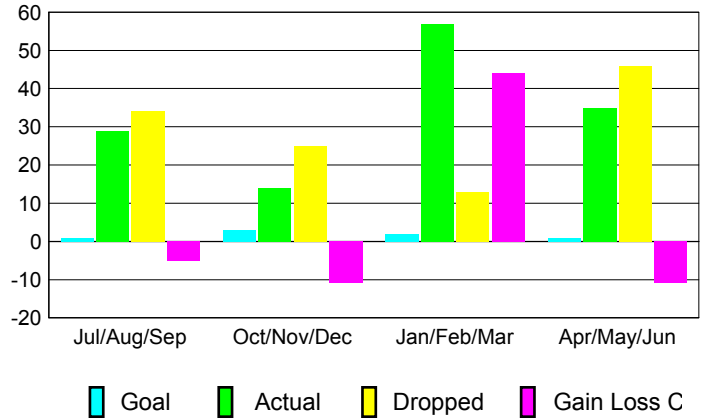

GMT: **Gary Fry**

Location: **IOWA**

GMT CA: **1**

**CLUBS**

Month	New Club Goal	Actual New Clubs	Actual Dropped Clubs	Gain/Loss of Clubs
<b>2012-2013</b>				
Jul/Aug/Sep	0	0	1	-1
Oct/Nov/Dec	1	0	0	0
Jan/Feb/Mar	0	1	0	1
Apr/May/June	0	0	0	0
<b>Totals</b>	<b>1</b>	<b>1</b>	<b>1</b>	<b>0</b>

**Club Results 2012-2013**  
Goal, New, Dropped, Gain/Loss

**YTD Status Quo Clubs 2012-2013**

Status Quo Clubs Compared to Status Quo Members

**Club Gain/Loss 2012-2013**

**MEMBERSHIP**

Month	Net Memb Goal	Actual New Memb	Actual Dropped Memb	Gain/Loss of Memb
<b>2012-2013</b>				
Jul/Aug/Sep	1	29	34	-5
Oct/Nov/Dec	3	14	25	-11
Jan/Feb/Mar	2	57	13	44
Apr/May/June	1	35	46	-11
<b>Totals</b>	<b>7</b>	<b>135</b>	<b>118</b>	<b>17</b>

**Membership Results 2012-2013**  
Goal, New, Dropped, Gain/Loss

**Gender Comparison 2012-2013**

**Membership Gain/Loss 2012-2013**